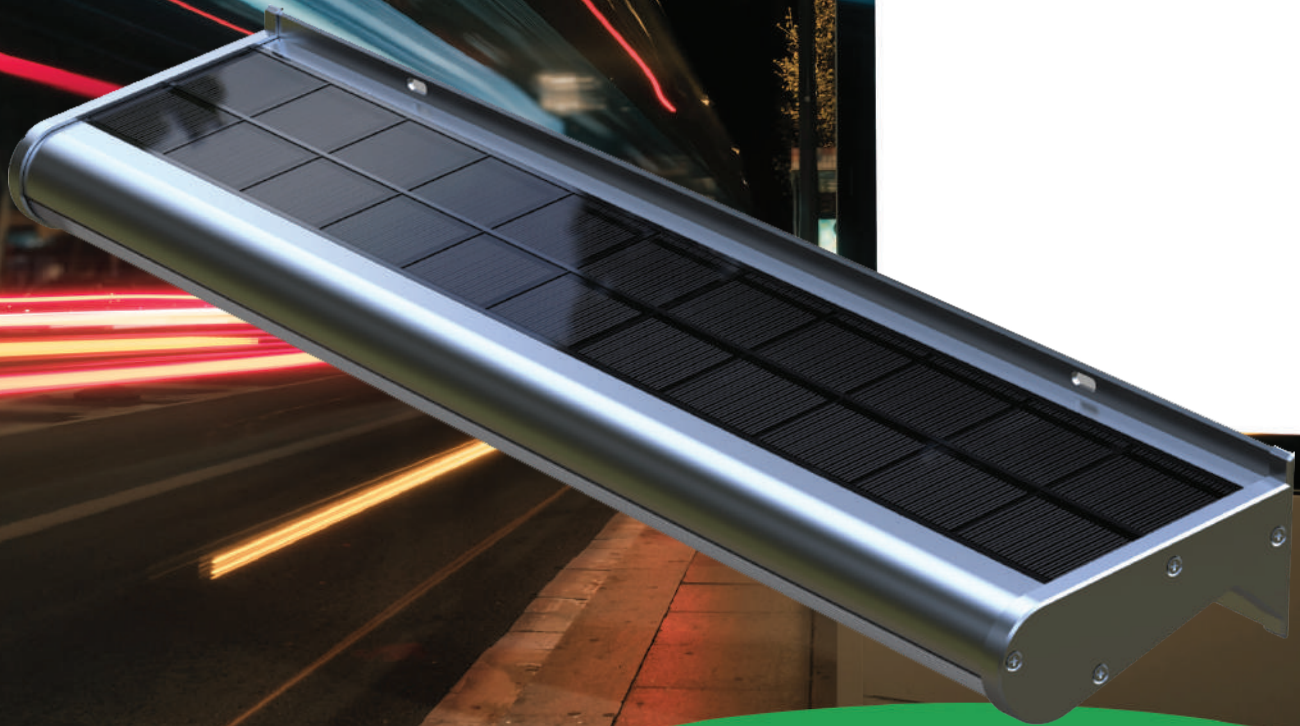

SOLAR SIGN LIGHTING

ALL IN ONE WALL MOUNTABLE SIGN LIGHT

GFS-9-NEO

When you need precision lighting to illuminate your outdoor walls and signs there can be only one. Introducing the slimline GFS-9-Neo®, the all in one solar sign lighting system that's unobtrusive, yet powerful enough to operate all night. It packs a lot of lighting power for such a compact unit, giving reliable illumination to all your signs without the need for mains electricity. Reliably efficient, giving you illumination when you need it the most and long lasting lighting performance until dawn. Compact • Unobtrusive • Powerful

**GREEN FROG
SYSTEMS**
SOLAR LIGHTING INNOVATION

GFS-9-NEO

SIZE: 23.62" X 2.63" X 4.52"

FEATURES

- 1000lm Light Output ✓
- Mono-crystalline Solar Panel ✓
- Ultra Slimline Compact Unit ✓
- Fully Integrated Compact Kit ✓
- Complete Unit IP-65 Rated ✓
- Aluminum & ABS Outer Shell ✓
- Intelligent Battery Management System (IBMS) ✓